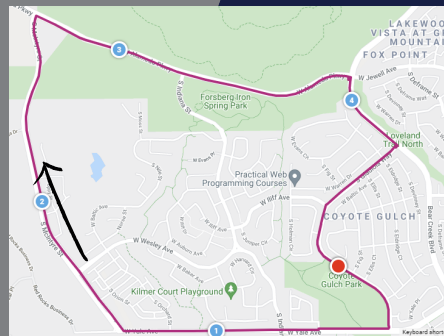

ORDER #BELIKEGWEN CLOTHING HERE